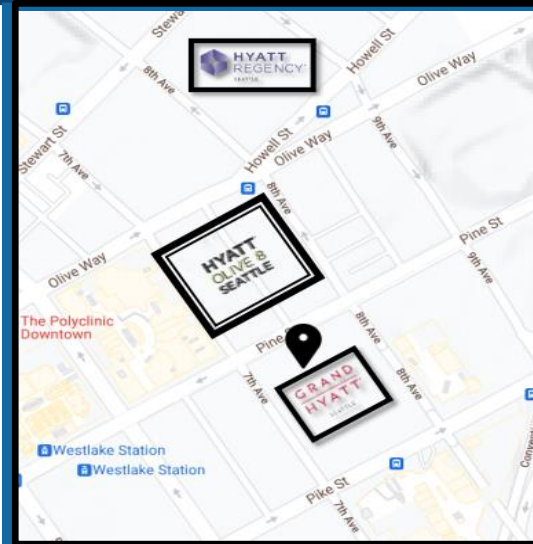

COLLECTIVE PARKING RATES

Hyatt Olive 8
Valet Parking Only
 has in/out privileges
 Guest room charge
 available

Hyatt Regency Seattle
Self-Park Hourly has no
 in/out privileges
Self-Park Overnight
 with in/out privileges and
 charge to room. Room key
 used after check-in

(City & State taxes
 Included In All Rates)

HYATT[®] OLIVE 8 SEATTLE

Valet Parking Rates

0-1 Hours	\$20.00
1-2 Hours	\$22.00
2-3 Hours	\$25.00
3-4 Hours	\$29.00
4-5 Hours	\$36.00
5-6 Hours	\$40.00
6+ Hours	\$59.00
Overnight Guest	\$59.00
Elaia or Tidal+	\$12.00

HYATT[®] REGENCY[®] SEATTLE

Self-Parking rates

0-1 Hour	\$19.00
1-2 Hours	\$22.00
2-3 Hours	\$25.00
3-4 Hours	\$28.00
4-5 Hours	\$31.00
5-12 Hours	\$35.00
12+ Hours	\$53.00
Overnight Public	\$53.00
Overnight Guest	\$48.00

Early Bird (in by 10am-out by 6pm) = \$20
 Evening (in after 5pm Sun-Thurs) = \$10

Parking Spaces available to Public

HYATT
REGENCY
SEATTLE

Regency Garage

- Total Stalls - 498
- 100 less stalls for public depending on overnight guests (PM Sunday-Thursday) Close to Public on Friday-Sunday AM
- 30-40 stalls are for Sixt Car Rental reserved parking